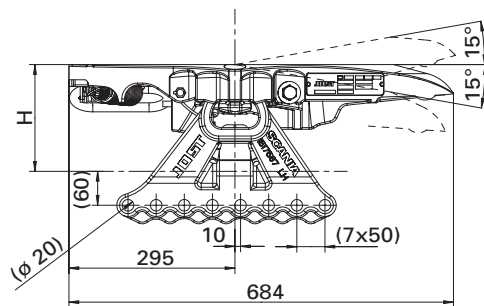

Fifth wheel couplings · JSK 42 K7 (Scania) – Frame mounting

Advantages at a glance

- Light 2" fifth wheel cast coupling with slide bearing
- For fitting to the frame or subframe of Scania of the tractor without a mounting plate
- **Additional latch on the handle as standard**
- Low-maintenance version with plastic top plate liner and a lubricating point for the lock

Selection table / Versions available

Frame mounting

Order No.	H (mm)	D value (kN)	Imposed load U (t)	Weight (kg)	Approval (ECE)	WA	ZL
JSK 42 K7 40 34 AA	190	152	20	133	E1 55R-01 1245	Z	K
JSK 42 K7 40 38 AA	190	152	20	133	E1 55R-01 1245	W	K
JSK 42 K7 57 34 AA	225	152	20	136	E1 55R-01 1245	Z	K
JSK 42 K7 57 38 AA	225	152	20	136	E1 55R-01 1245	W	K

Explanatory notes for the selection tables please refer to page 15.

Technical Specification

Suitable for 2" king pins (class G50) as per ECE R55-01, DIN 74080, ISO 337 and steering wedges as per ECE R55-01, DIN 74085.