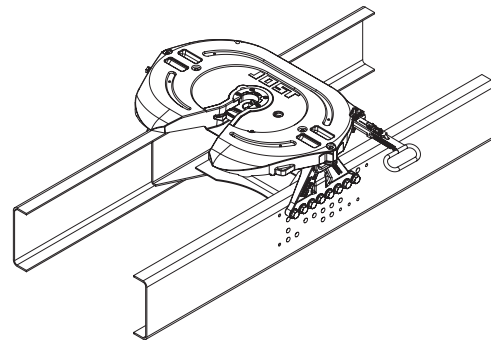

Fifth wheel couplings · JSK 42 K7 (Scania) – Frame mounting

Advantages at a glance

- Light 2" fifth wheel cast coupling with slide bearing
- For fitting to the frame or subframe of Scania of the tractor without a mounting plate
- **Additional latch on the handle as standard**
- Low-maintenance version with plastic top plate liner and a lubricating point for the lock

Selection table / Versions available

Frame mounting

Order No.	H (mm)	D value (kN)	Imposed load U (t)	Weight (kg)	Approval (ECE)	WA	ZL
JSK 42 K7 40 34 AA	190	152	20	133	E1 55R-01 1245	Z	K
JSK 42 K7 40 38 AA	190	152	20	133	E1 55R-01 1245	W	K
JSK 42 K7 57 34 AA	225	152	20	136	E1 55R-01 1245	Z	K
JSK 42 K7 57 38 AA	225	152	20	136	E1 55R-01 1245	W	K

Explanatory notes for the selection tables please refer to page 15.

Technical Specification

Suitable for 2" king pins (class G50) as per ECE R55-01, DIN 74080, ISO 337 and steering wedges as per ECE R55-01, DIN 74085.

* purchase from Scania

** consists of a right (closed) and a left (open) collar, two rubber cushions and four bridge bolts

Repair and retrofit kits

Item	Description	Order No.	Item	Description	Order No.
01, 02, 03, 04, 05, 06, 17	Repair kit for lock	SKE001640020	16, 19	Repair kit for bearing	SKE001940001