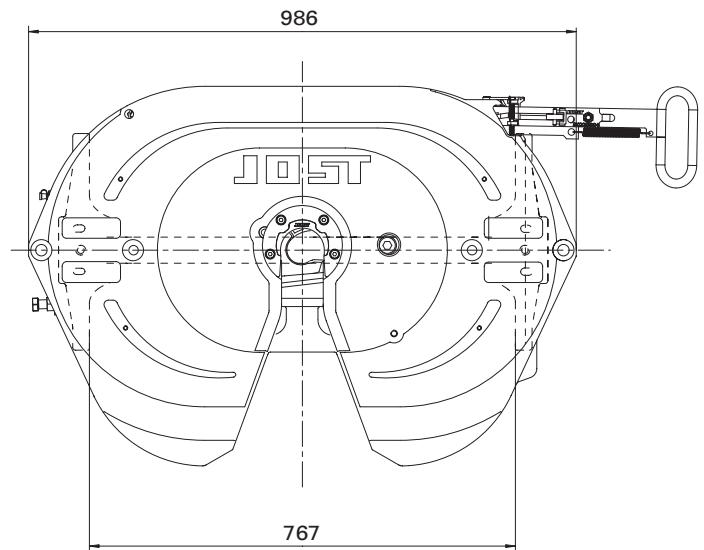

Fifth wheel couplings · JSK 42 K7 (Scania) – Frame mounting

Advantages at a glance

- Light 2" fifth wheel cast coupling with slide bearing
- For fitting to the frame or subframe of Scania of the tractor without a mounting plate
- **Additional latch on the handle as standard**
- Low-maintenance version with plastic top plate liner and a lubricating point for the lock

Selection table / Versions available

Frame mounting

Order No.	H (mm)	D value (kN)	Imposed load U (t)	Weight (kg)	Approval (ECE)	WA	ZL
JSK 42 K7 40 34 AA	190	152	20	133	E1 55R-01 1245	Z	K
JSK 42 K7 40 38 AA	190	152	20	133	E1 55R-01 1245	W	K
JSK 42 K7 57 34 AA	225	152	20	136	E1 55R-01 1245	Z	K
JSK 42 K7 57 38 AA	225	152	20	136	E1 55R-01 1245	W	K

Explanatory notes for the selection tables please refer to page 15.

Technical Specification

Suitable for 2" king pins (class G50) as per ECE R55-01, DIN 74080, ISO 337 and steering wedges as per ECE R55-01, DIN 74085.

* purchase from Scania

** consists of a right (closed) and a left (open) collar, two rubber cushions and four bridge bolts

Repair and retrofit kits

Item	Description	Order No.	Item	Description	Order No.
01, 02, 03, 04, 05, 06, 17	Repair kit for lock	SKE001640020	16, 19	Repair kit for bearing	SKE001940001