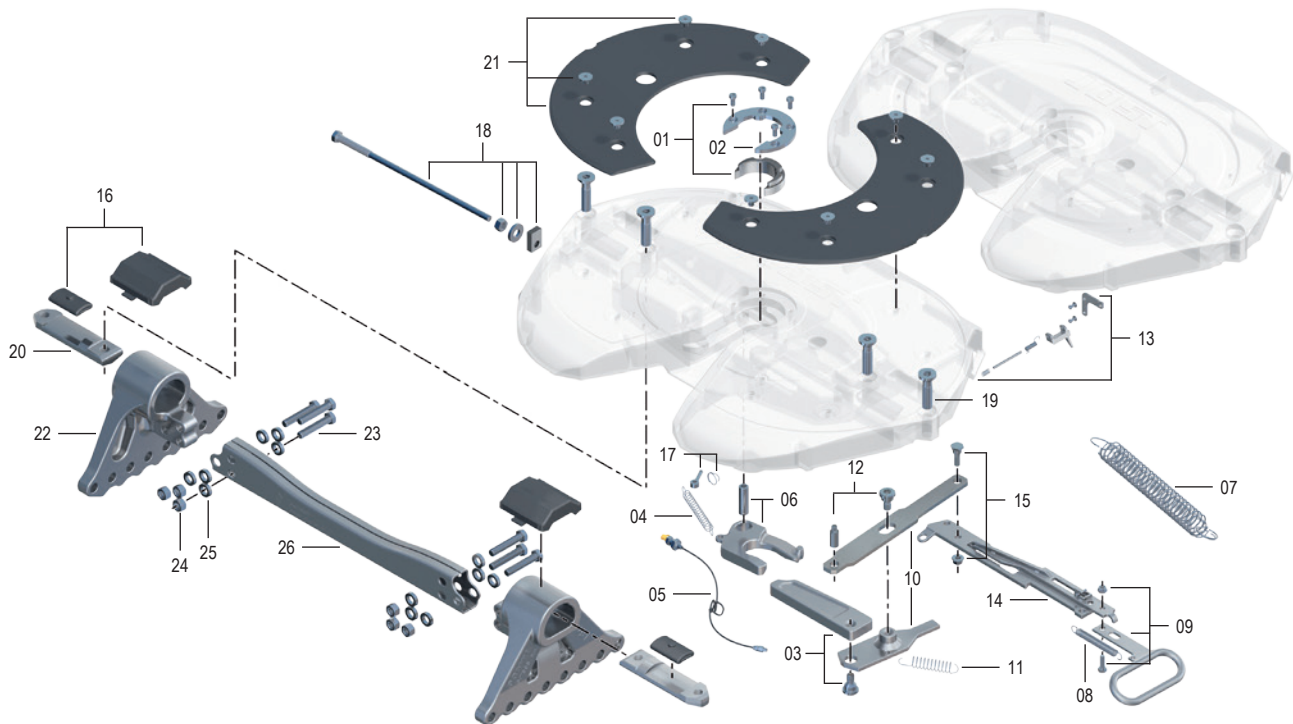

JSK 42 K7 (Scania) – Frame mounting

Spare parts

Item	Description	Remark	Order No.	per JSK	Item	Description	Remark	Order No.	per JSK
01	Wearing part + mount. bolts		SKE001740020	1	17	Eye bolt	compl.	SK 2122-04	1
02	Mounting ring	with 01	SK 3105-94	1	18	Adjusting screw with guide		SKE500740220	1
03	Locking bolt + mount. bolt		SKE001009720	1	19	Bridge bolt		SKE001011400	4
04	Tension spring		SK 847	1	20	Bridge	with 19	SKE002420120	1
05	Lubrication line	with cable tie	SK 3108-02	1	21	Plastic top plate liner with screws (8x)		SKE002750020	1
06	Lock jaw	with 04 + 05	SK 3221-52 Z	1	22	Pedestal BH 190 (K7) left	compl. with 19	SKE001870000	1
07	Double tension spring		SK 3105-20	1	22	Pedestal BH 190 (K7) right	compl. with 19	SKE001880000	1
08	Locking spring		SKE001440000	1	22	Pedestal BH 225 (K7) left	compl. with 19	SKE001840000	1
09	Short handle Scania	with 08	SKE001390220	1	22	Pedestal BH 225 (K7) right	compl. with 19	SKE001850000	1
10	Lever kit	with 11 + 12	SKE001380020	1	23	Hexagon bolt*	ISO 4017-M16x80-10.9	SC 1523992	-
11	Lever spring		SKE001009800	1	24	Hexagon nut*	ISO 4032-M16-10	SC 1387576	-
12	Lever bolts		SKE001750020	1	25	Washer*	ISO 7089-16-300 HV	SC 807329	-
13	Latch	with 2 blind rivets	SKE003080020	1	26	Traverse set (K7)		SKE001860001	1
14	Lever for JSK 42 K7	with 15	SKE001620120	1					
15	Lever bolt		SKE001650020	1					
16	Collars with rubber cushion**	compl. with 19	SKE001940001	1					

* purchase from Scania

** consists of a right (closed) and a left (open) collar, two rubber cushions and four bridge bolts