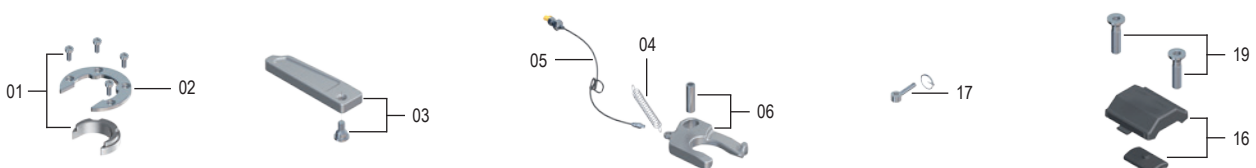

Explanatory notes for the selection tables please refer to page 15.

Technical Specification

Suitable for 2" king pins (class G50) as per ECE R55-01, DIN 74080, ISO 337 and steering wedges as per ECE R55-01, DIN 74085.

JSK 42 K7 (Scania) – Frame mounting

Spare parts

Item	Description	Remark	Order No.	per JSK	Item	Description	Remark	Order No.	per JSK
01	Wearing part + mount. bolts		SKE001740020	1	17	Eye bolt	compl.	SK 2122-04	1
02	Mounting ring	with 01	SK 3105-94	1	18	Adjusting screw with guide		SKE500740220	1
03	Locking bolt + mount. bolt		SKE001009720	1	19	Bridge bolt		SKE001011400	4
04	Tension spring		SK 847	1	20	Bridge	with 19	SKE002420120	1
05	Lubrication line	with cable tie	SK 3108-02	1	21	Plastic top plate liner with screws (8x)		SKE002750020	1
06	Lock jaw	with 04 + 05	SK 3221-52 Z	1	22	Pedestal BH 190 (K7) left	compl. with 19	SKE001870000	1
07	Double tension spring		SK 3105-20	1	22	Pedestal BH 190 (K7) right	compl. with 19	SKE001880000	1
08	Locking spring		SKE001440000	1	22	Pedestal BH 225 (K7) left	compl. with 19	SKE001840000	1
09	Short handle Scania	with 08	SKE001390220	1	22	Pedestal BH 225 (K7) right	compl. with 19	SKE001850000	1
10	Lever kit	with 11 + 12	SKE001380020	1	23	Hexagon bolt*	ISO 4017-M16x80-10.9	SC 1523992	-
11	Lever spring		SKE001009800	1	24	Hexagon nut*	ISO 4032-M16-10	SC 1387576	-
12	Lever bolts		SKE001750020	1	25	Washer*	ISO 7089-16-300 HV	SC 807329	-
13	Latch	with 2 blind rivets	SKE003080020	1	26	Traverse set (K7)		SKE001860001	1
14	Lever for JSK 42 K7	with 15	SKE001620120	1					
15	Lever bolt		SKE001650020	1					
16	Collars with rubber cushion**	compl. with 19	SKE001940001	1					

* purchase from Scania

** consists of a right (closed) and a left (open) collar, two rubber cushions and four bridge bolts

Repair and retrofit kits

Item	Description	Order No.	Item	Description	Order No.
01, 02, 03, 04, 05, 06, 17	Repair kit for lock	SKE001640020	16, 19	Repair kit for bearing	SKE001940001