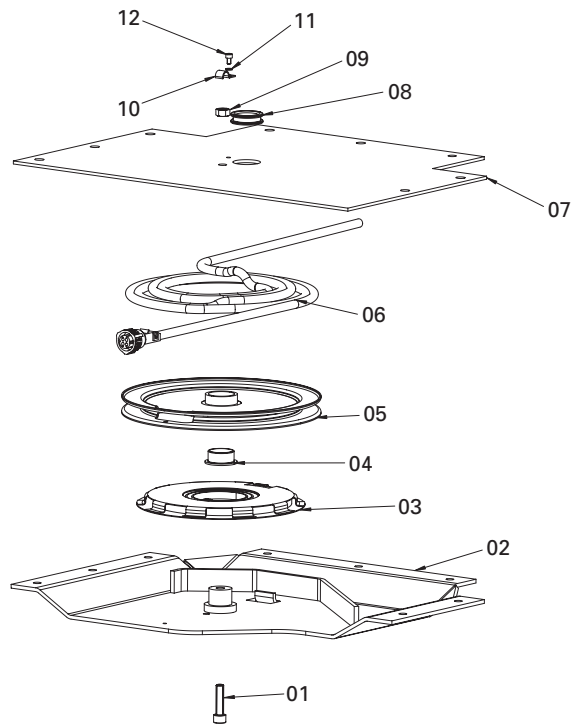

Fifth wheel coupling KKS

Spare parts: Electronic and Sensors

Spare parts: Electric and Pneumatics

Repair kits

Item	Description	Order No.	Item	Description	Order No.
31	KKS display without activation of parking break	SKE003300000	12, 13, 14, 16, 18	Kit opening cylinder	SKE003230100
31	KKS display with activation of parking break	SKE003300200	15	Kit pneumatic pipe inbetween cylinders	SKE003870100
33, 34	Kit trunk cable	SKE003310200	02, 03, 04	KKS control device without activation of parking break	SKE003180001
34	Relay	SKE003800100	02, 03, 04	KKS control device with activation of parking break	SKE003180201
01, 05, 06, 07, 08, 09, 10	Kit cable harness in fifth wheel	SKE003190000	24, 26, 27, 28, 29	Kit cylinder for connector KKS	SKE003380100
17, 18, 19, 20	Kit locking lever + magnet	SKE001360100	01, 25, 26, 27, 28, 29	Kit connector KKS (fifth wheel sided)	SKE003130100
			11, 13	Pitching angle end stop	SKE003240000

For spare parts for the fifth wheel coupling, see JSK 42

Repair instructions at www.jost-world.com

Wedge KKS

Spare parts

Repair kits

Item	Description	Order No.	Item	Description	Order No.
01-15	Kit wedge assembly	KGE 500150100	06, 07, 11	Kit wedge suspension	KGE 500230100
01, 04	Kit king pin	KGE 501201020	13, 14, 15	Connector KKS - wedge	KGE 500160100
02, 03, 04, 07	Kit wedge attachment	KGE 500100100	08, 09, 10, 15	Kit cable clamp	KGE 500130100
05, 06, 07, 11, 12, 14, 15	Kit wedge body	KGE 500070100			

Cable drum KKS

Spare parts

Repair kits

Item	Description	Order No.	Item	Description	Order No.
01-12	Kit cable drum assembly	KGE 500500100	01, 03, 04, 09	Kit spring cable drum	KGE 500690000
01, 02, 09	Kit cable drum - base tray	KGE 500510100	01, 04, 09	Kit bearing cable drum	KGE 500550000
01, 07, 08, 09, 10, 11, 12	Kit cable drum - cover plate	KGE 500610100			
06	Kit cable drum - cable	KGE 500650100			