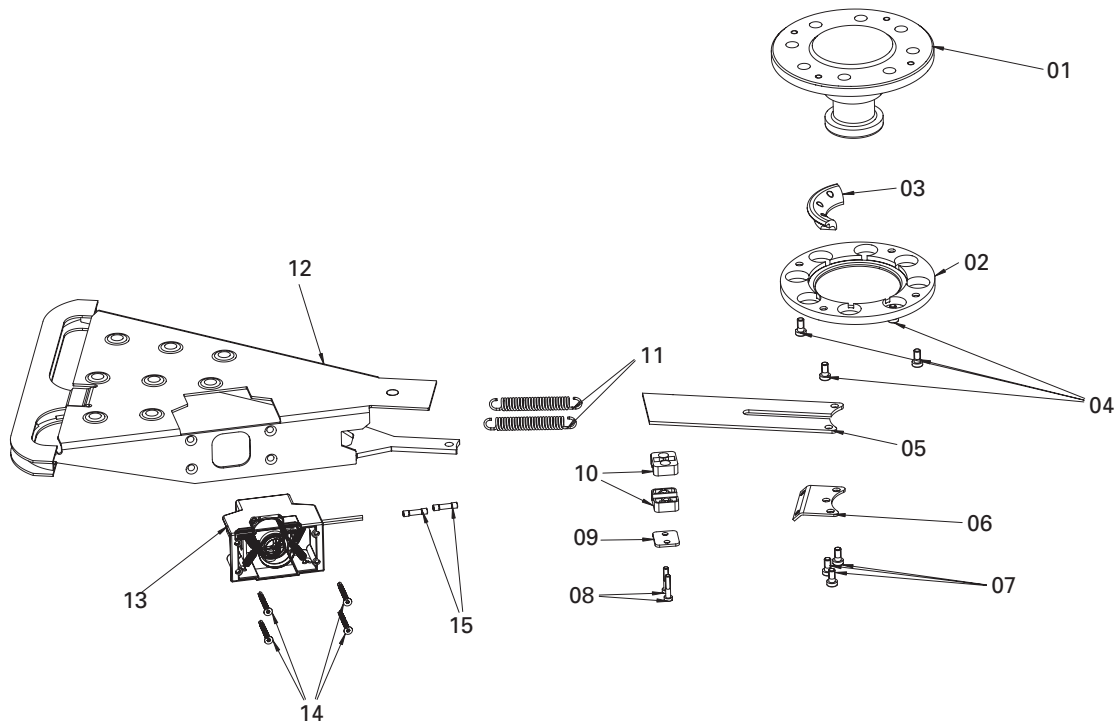

Fifth wheel coupling KKS

Spare parts: Electronic and Sensors

Spare parts: Electric and Pneumatics

Repair kits

Item	Description	Order No.	Item	Description	Order No.
31	KKS display without activation of parking break	SKE003300000	12, 13, 14, 16, 18	Kit opening cylinder	SKE003230100
31	KKS display with activation of parking break	SKE003300200	15	Kit pneumatic pipe inbetween cylinders	SKE003870100
33, 34	Kit trunk cable	SKE003310200	02, 03, 04	KKS control device without activation of parking break	SKE003180001
34	Relay	SKE003800100	02, 03, 04	KKS control device with activation of parking break	SKE003180201
01, 05, 06, 07, 08, 09, 10	Kit cable harness in fifth wheel	SKE003190000	24, 26, 27, 28, 29	Kit cylinder for connector KKS	SKE003380100
17, 18, 19, 20	Kit locking lever + magnet	SKE001360100	01, 25, 26, 27, 28, 29	Kit connector KKS (fifth wheel sided)	SKE003130100
			11, 13	Pitching angle end stop	SKE003240000

For spare parts for the fifth wheel coupling, see JSK 42

Repair instructions at www.jost-world.com

Wedge KKS

Spare parts

Repair kits

Item	Description	Order No.	Item	Description	Order No.
01-15	Kit wedge assembly	KGE 500150100	06, 07, 11	Kit wedge suspension	KGE 500230100
01, 04	Kit king pin	KGE 501201020	13, 14, 15	Connector KKS - wedge	KGE 500160100
02, 03, 04, 07	Kit wedge attachment	KGE 500100100	08, 09, 10, 15	Kit cable clamp	KGE 500130100
05, 06, 07, 11, 12, 14, 15	Kit wedge body	KGE 500070100			

Cable drum KKS

Spare parts

Repair kits

Item	Description	Order No.	Item	Description	Order No.
01-12	Kit cable drum assembly	KGE 500500100	01, 03, 04, 09	Kit spring cable drum	KGE 500690000
01, 02, 09	Kit cable drum - base tray	KGE 500510100	01, 04, 09	Kit bearing cable drum	KGE 500550000
01, 07, 08, 09, 10, 11, 12	Kit cable drum - cover plate	KGE 500610100			
06	Kit cable drum - cable	KGE 500650100			