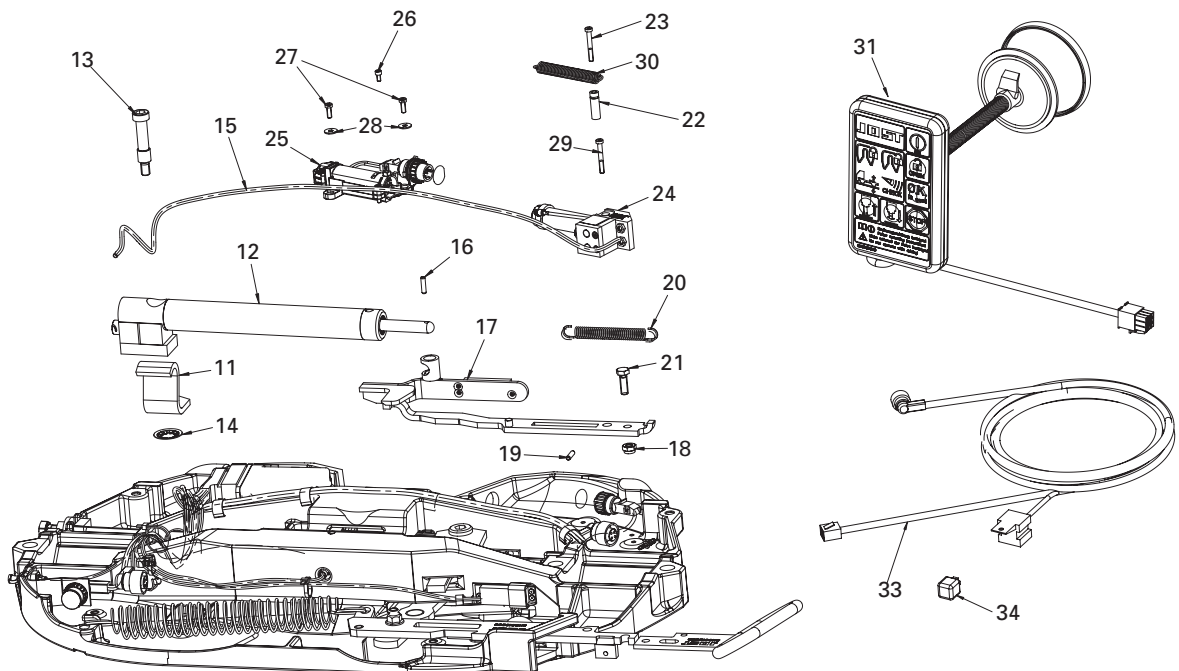

Fifth wheel coupling KKS

Spare parts: Electronic and Sensors

Spare parts: Electric and Pneumatics

Repair kits

Item	Description	Order No.	Item	Description	Order No.
31	KKS display without activation of parking break	SKE003300000	12, 13, 14, 16, 18	Kit opening cylinder	SKE003230100
31	KKS display with activation of parking break	SKE003300200	15	Kit pneumatic pipe inbetween cylinders	SKE003870100
33, 34	Kit trunk cable	SKE003310200	02, 03, 04	KKS control device without activation of parking break	SKE003180001
34	Relay	SKE003800100	02, 03, 04	KKS control device with activation of parking break	SKE003180201
01, 05, 06, 07, 08, 09, 10	Kit cable harness in fifth wheel	SKE003190000	24, 26, 27, 28, 29	Kit cylinder for connector KKS	SKE003380100
17, 18, 19, 20	Kit locking lever + magnet	SKE001360100	01, 25, 26, 27, 28, 29	Kit connector KKS (fifth wheel sided)	SKE003130100
			11, 13	Pitching angle end stop	SKE003240000

For spare parts for the fifth wheel coupling, see JSK 42

Repair instructions at www.jost-world.com

Wedge KKS

Spare parts

Repair kits

Item	Description	Order No.	Item	Description	Order No.
01-15	Kit wedge assembly	KGE 500150100	06, 07, 11	Kit wedge suspension	KGE 500230100
01, 04	Kit king pin	KGE 501201020	13, 14, 15	Connector KKS - wedge	KGE 500160100
02, 03, 04, 07	Kit wedge attachment	KGE 500100100	08, 09, 10, 15	Kit cable clamp	KGE 500130100
05, 06, 07, 11, 12, 14, 15	Kit wedge body	KGE 500070100			

Cable drum KKS

Spare parts

Repair kits

Item	Description	Order No.	Item	Description	Order No.
01-12	Kit cable drum assembly	KGE 500500100	01, 03, 04, 09	Kit spring cable drum	KGE 500690000
01, 02, 09	Kit cable drum - base tray	KGE 500510100	01, 04, 09	Kit bearing cable drum	KGE 500550000
01, 07, 08, 09, 10, 11, 12	Kit cable drum - cover plate	KGE 500610100			
06	Kit cable drum - cable	KGE 500650100			