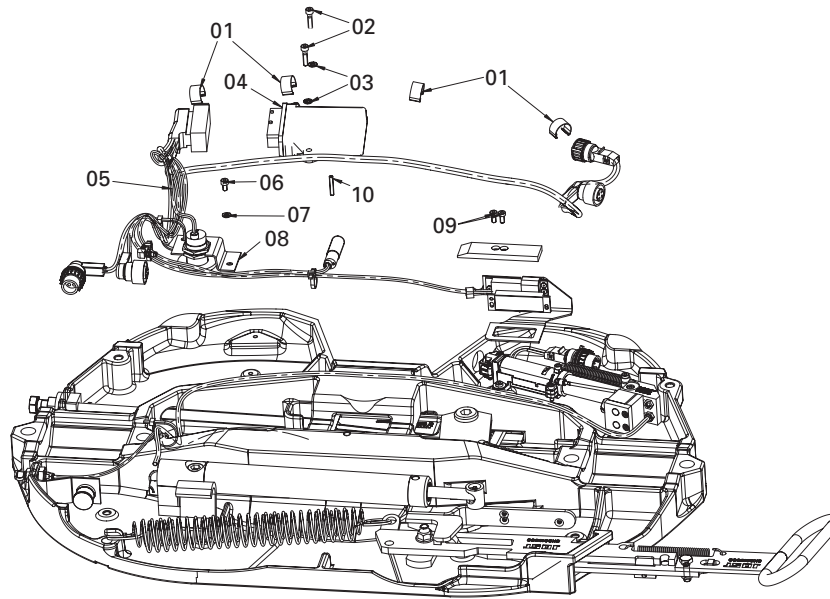

Fifth wheel coupling KKS

Spare parts: Electronic and Sensors

Spare parts: Electric and Pneumatics

Repair kits

Item	Description	Order No.	Item	Description	Order No.
31	KKS display without activation of parking break	SKE003300000	12, 13, 14, 16, 18	Kit opening cylinder	SKE003230100
31	KKS display with activation of parking break	SKE003300200	15	Kit pneumatic pipe inbetween cylinders	SKE003870100
33, 34	Kit trunk cable	SKE003310200	02, 03, 04	KKS control device without activation of parking break	SKE003180001
34	Relay	SKE003800100	02, 03, 04	KKS control device with activation of parking break	SKE003180201
01, 05, 06, 07, 08, 09, 10	Kit cable harness in fifth wheel	SKE003190000	24, 26, 27, 28, 29	Kit cylinder for connector KKS	SKE003380100
17, 18, 19, 20	Kit locking lever + magnet	SKE001360100	01, 25, 26, 27, 28, 29	Kit connector KKS (fifth wheel sided)	SKE003130100
			11, 13	Pitching angle end stop	SKE003240000

For spare parts for the fifth wheel coupling, see JSK 42

Repair instructions at www.jost-world.com

Wedge KKS

Spare parts

Repair kits

Item	Description	Order No.	Item	Description	Order No.
01-15	Kit wedge assembly	KGE 500150100	06, 07, 11	Kit wedge suspension	KGE 500230100
01, 04	Kit king pin	KGE 501201020	13, 14, 15	Connector KKS - wedge	KGE 500160100
02, 03, 04, 07	Kit wedge attachment	KGE 500100100	08, 09, 10, 15	Kit cable clamp	KGE 500130100
05, 06, 07, 11, 12, 14, 15	Kit wedge body	KGE 500070100			

Cable drum KKS

Spare parts

Repair kits

Item	Description	Order No.	Item	Description	Order No.
01-12	Kit cable drum assembly	KGE 500500100	01, 03, 04, 09	Kit spring cable drum	KGE 500690000
01, 02, 09	Kit cable drum - base tray	KGE 500510100	01, 04, 09	Kit bearing cable drum	KGE 500550000
01, 07, 08, 09, 10, 11, 12	Kit cable drum - cover plate	KGE 500610100			
06	Kit cable drum - cable	KGE 500650100			