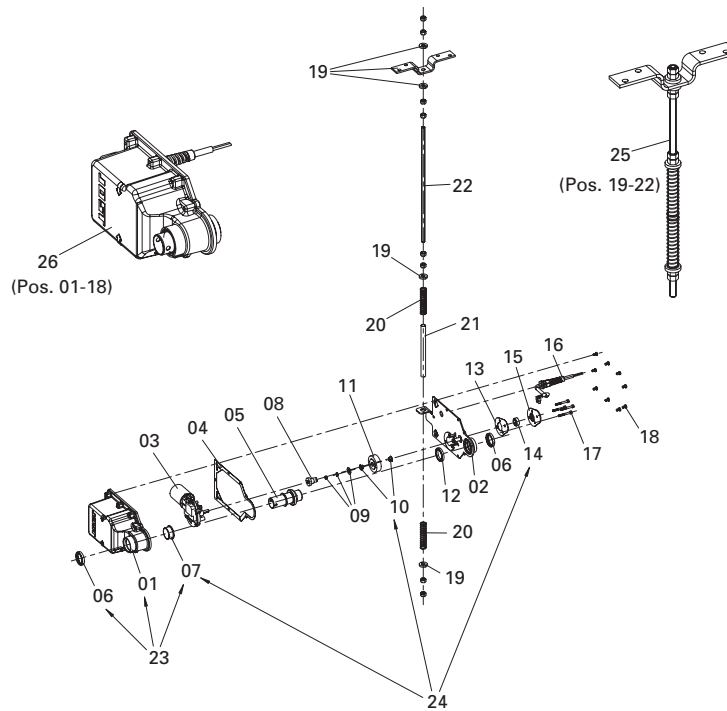

Cable drum KKS

Spare parts

Repair kits

Item	Description	Order No.	Item	Description	Order No.
01-12	Kit cable drum assembly	KGE 500500100	01, 03, 04, 09	Kit spring cable drum	KGE 500690000
01, 02, 09	Kit cable drum - base tray	KGE 500510100	01, 04, 09	Kit bearing cable drum	KGE 500550000
01, 07, 08, 09, 10, 11, 12	Kit cable drum - cover plate	KGE 500610100			
06	Kit cable drum - cable	KGE 500650100			

Landing gear drive KKS + Easy Drive

Spare parts

Item	Description	Remark	Order No.	per Drive	Item	Description	Remark	Order No.	per Drive
01	Housing aluminium		JS E7001700	1	15	Bearing plate		JS E7002300	1
02	Base plate		JS E7006400	1	16	Cable		JS E7002900	1
03	Electric motor		JS E7001000	1	17	Screw M6x50		JS E7009000	4
04	Seal		JS E7001300	1	18	Screw M6x25		JS E7009300	9
05	Shaft	compl.	JS E7000200	1	19	Set of nuts		JS E7009100	1
06	Sealing ring		JS E7008500	2	20	Pressure spring		JS E7002700	2
07	Bush		JS E7008600	1	21	Tube		JS E7002600	1
08	Gearwheel		JS E7000900	1	22	Thread rod		JS E7002500	1
09	Set of lockings		JS E7008100	1	23	Housing assembly	with 01, 06 + 07	JS E7000300	1
10	Bush		JS E7008700	2	24	Bearing kit		JS E7008000	1
11	Gearwheel		JS E7000610	1	25	Support kit	with 19-22	JS E7002800	1
12	Ball bearing		JS E7008800	1	26	Electric drive assembly	with 01-18	JS E7000100	1
13	Seal		JS E7001200	1					
14	Swing bearing		JS E7008900	1					