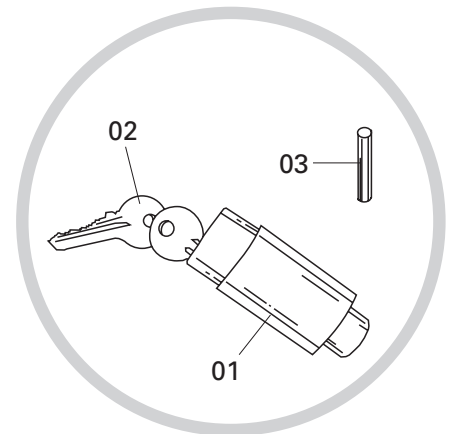

Accessories · King Pin Lock for semi-trailers DS 2000 · DS 2000 G*

Advantages at a glance

- For all 2" king pins
- Safe covering of all king pin fastening parts
- Easy and fast mounting
- Corrosion-resistant, handy and safe
- Protection from forcible cracking due to high quality cylinder locks for normal locking and locking systems

Item	Description	Order No.
01	Cylinder lock	DS 1000-03
01	Cylinders lock where keys are alike	DS 1000-03 G
02	Extra key for cylinder lock	DS 1000-08
03	Clamping pin	DS 1000-12

When reordering keys or cylinder locks for locking systems, please state the code number or send in the key.

* G = cylinders where keys are alike